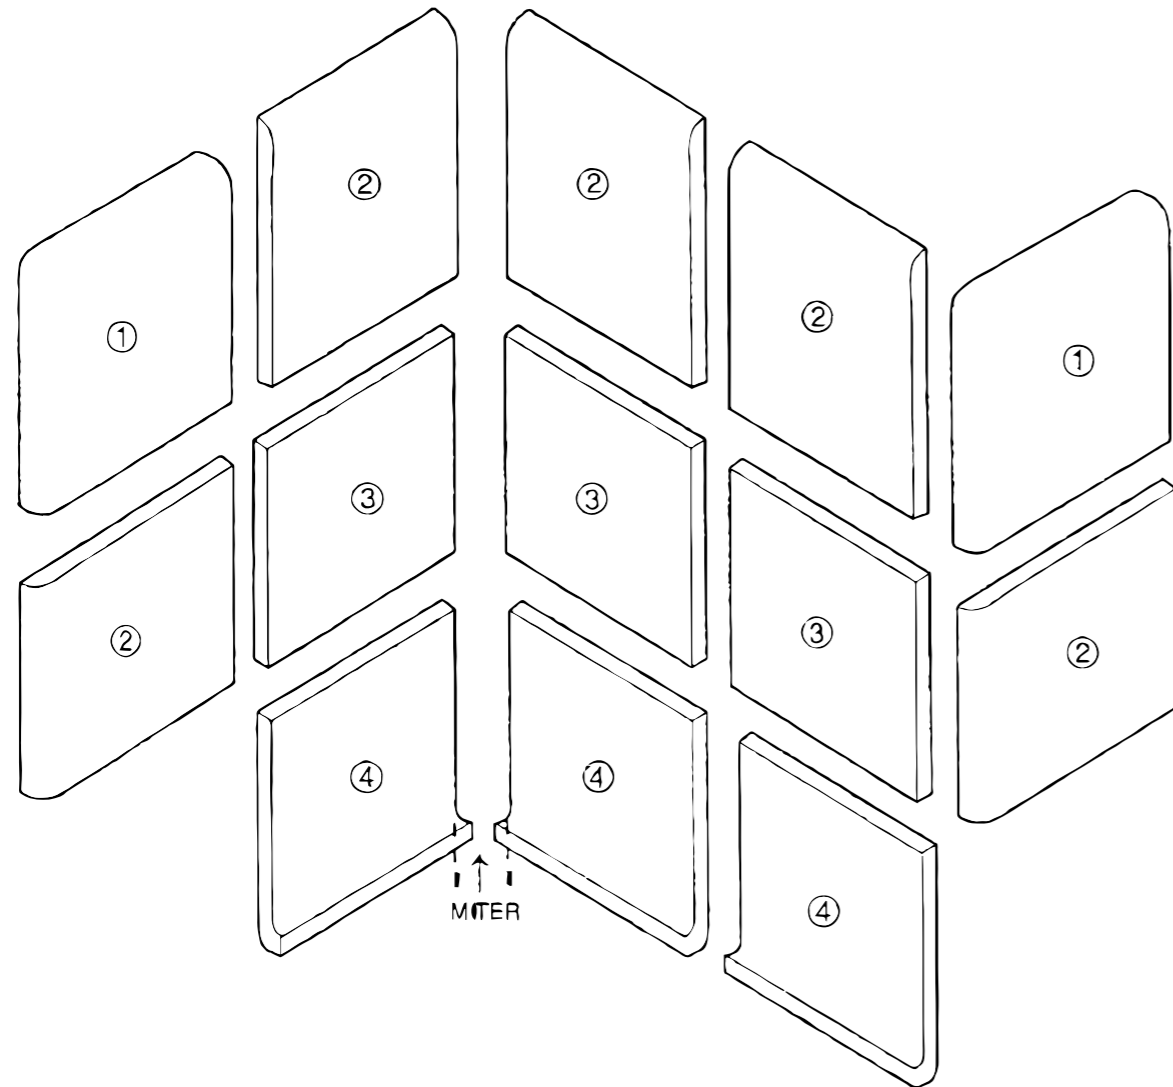

Color Collection

Ceramic Wall

Trims Installation Suggestion

4 1/4" x 4 1/4" Conventional Square in Corners

- 1. SN4449 - 4 1/4 x 4 1/4 Surface Bullnose Angle
- 2. S4449 - 4 1/4 x 4 1/4 Surface Bullnose
- 3. STCR3401 - 4 1/4 x 4 1/4 Cove Angle
- 4. 4 1/4 x 4 1/4 Field Tile
- 5. AT3401 - 4 x 4 Cove Base
- 6. AK106 - 3/4 x 3/4 Universal In Angle

4 1/4" x 4 1/4" Conventional Square in Corners

- 1. AC106 - 3/4 x 6 Bead Out Angle
- 2. A106 - 3/4 x 6 Bead
- 3. 4 1/4 x 4 1/4 Field Tile

Color Collection

Ceramic Wall

Trims Installation Suggestion

6"x6 Thin-Set Square in Corners